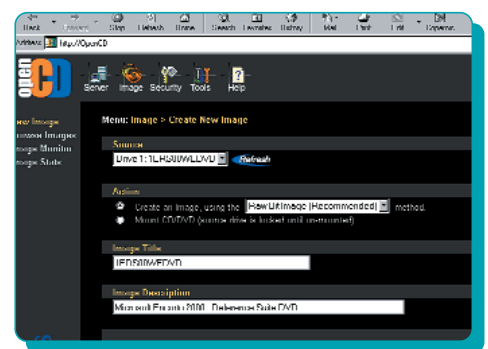

Ideal For

- Secondary Schools
- Libraries & Legal Practices
- Medium Sized Businesses

'OpenCD is a first rate device and a good example of how CD servers should be. Getting a CD or DVD onto the server is very easy... the CD imaging process only took us a few minutes to complete.'