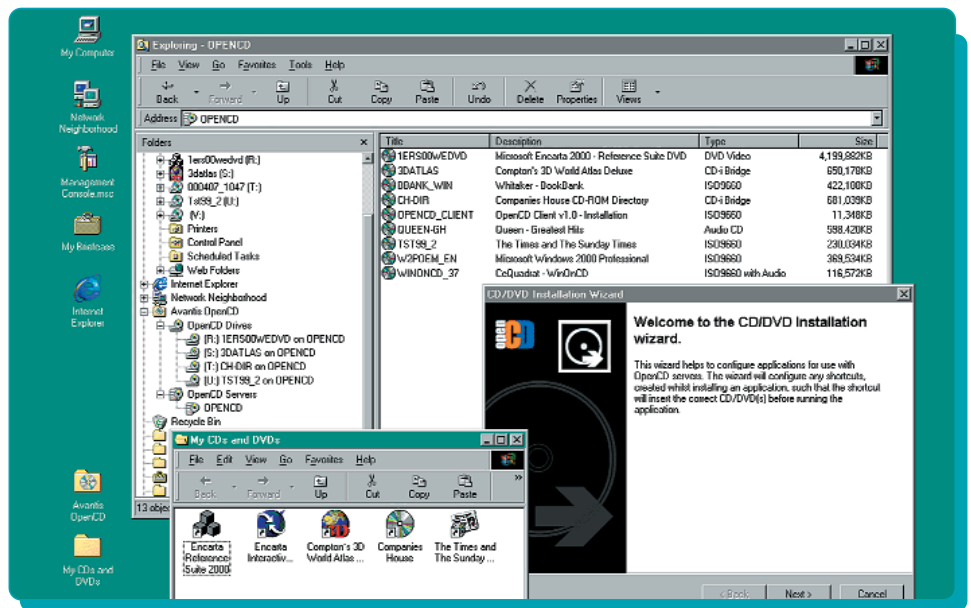

### Performance CD/DVD networking for mid-sized networks

**OpenCD** from Avantis is a high performance CD/DVD server solution designed to allow multiple users on a network to share CD-ROM and DVD based information simultaneously. Optimised for the sharing of high bandwidth multimedia and video content on CD, OpenCD provides the perfect platform for CD-ROM based e-learning.

As a network attached storage device, OpenCD provides a smarter and easier way to network CDs than using a standard file server. All OpenCD servers also come with a unique virtual CD/DVD drive client which is guaranteed to network even the most complex CD and DVD formats.

Above: The Avantis Client creates virtual CD/DVD drives on each PC which emulate real CD-ROM drives. Below: The OpenCD Web management interface enables remote administration of the server from anywhere on the network.